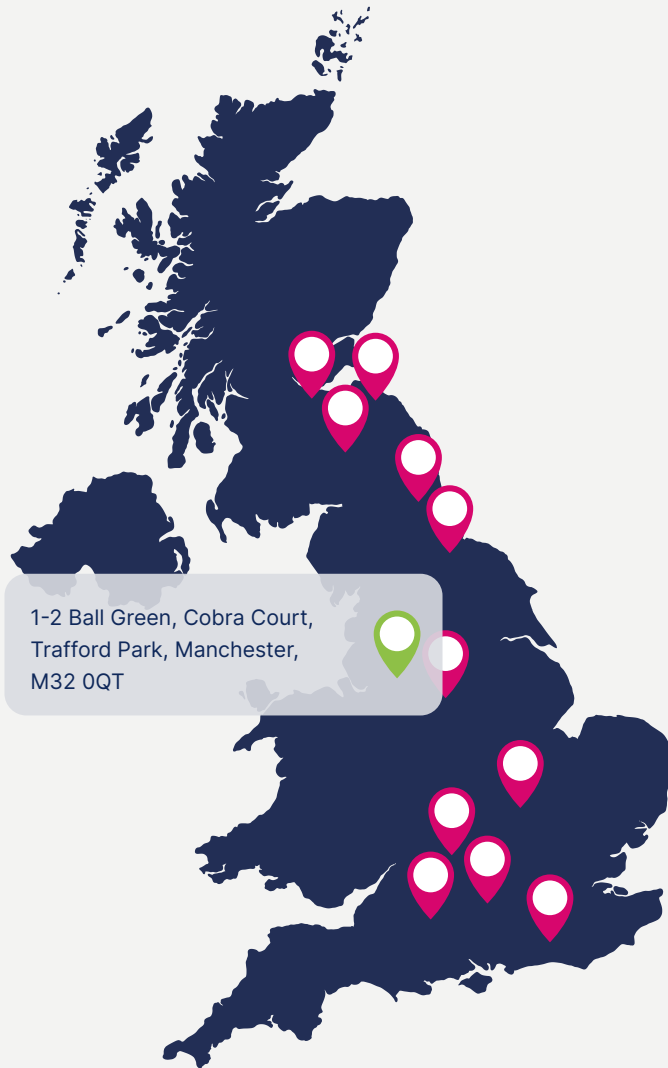

Manchester NW-1

Regional Edge Data Centre

Manchester NW-1

Regional Edge Data Centre

MANCHESTER NW-1 DATA SHEET

Located in the technology purpose-built Trafford Park, Manchester NW-1 is near the thriving heart of the Northern Tech Hub. Easily accessible from the ring road and M60 motorway, our strategically placed data centre puts you on the edge of the UK's second-largest city, surrounded by hundreds of digital and tech organisations.

With a population of over 14 million, the North of England plays a vital role in the UK economy. Large reserves of available renewable power and increasing connectivity to destinations worldwide have developed the region into a centre for technology, innovation and services. Pulsant has a large footprint in the North, featuring four data centres spread between Newcastle, Manchester and Rotherham.

Pulsant's national colocation footprint enables you to expand your reach geographically with access to an ecosystem of over 500 clients, partners and service providers. Connected by a private, high-speed network, Our data centres deliver ultimate flexibility in cost, scalability and performance. Colocating with Pulsant enables businesses to deploy infrastructure at the network edge.