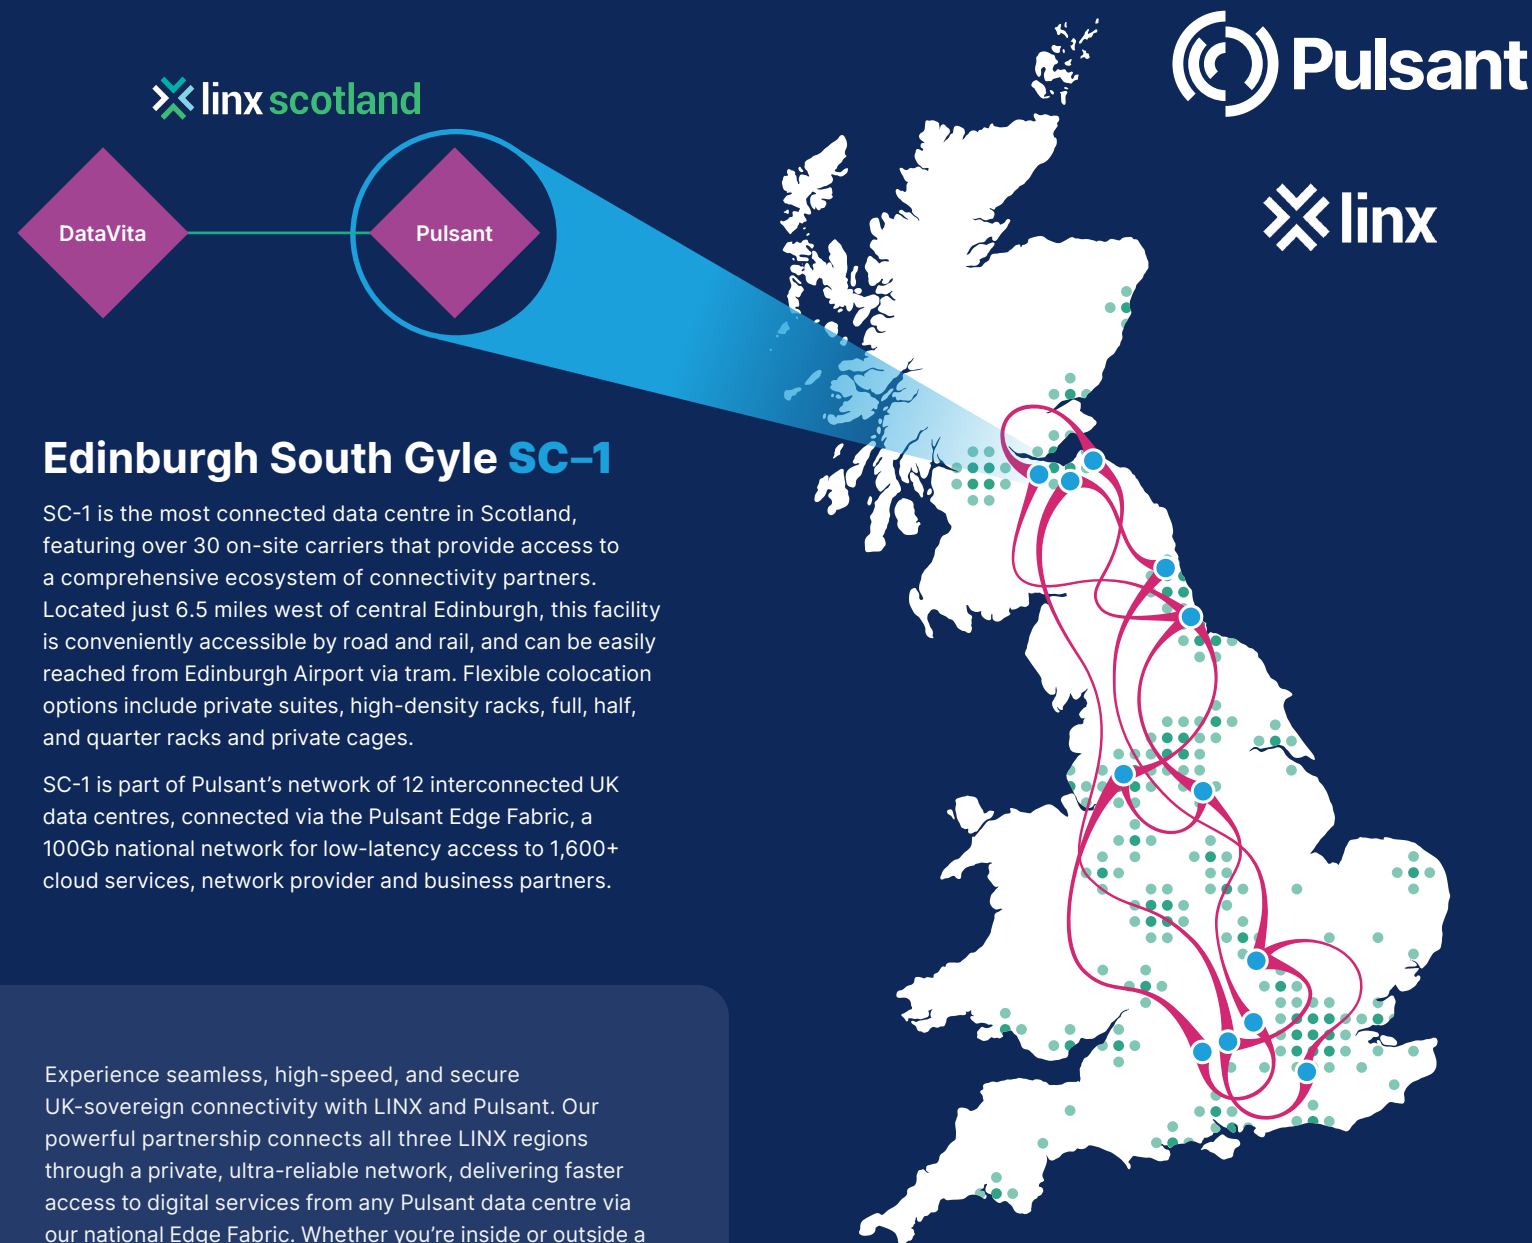

LINX Scotland hosted at Pulsant SC-1

Keeping internet traffic local in Scotland

Home to some of the fastest-growing centres of culture, technology and finance excellence in the UK, Scotland deserves better ways to transfer internet traffic. And that's exactly what LINX Scotland provides.

LINX Scotland offers peering and interconnectivity services that deliver cost effective, more resilient ways to transfer data to and from Scottish organisations. Join a mutual non-profit interconnectivity provider that can help you achieve cost effective, low-risk data transfer – while keeping your traffic local.

Why Peer at LINX Scotland?

- → Keep traffic local to Scotland for improved performance, low latency
- → Increased control of network traffic over a resilient and redundant platform
- → Peering services and more including private VLANs and Closed User Group solutions
- → Meet all networks on the LINX Scotland fabric to pass traffic, via a single cross connect
- → 10G port and 2Gbps service included in the LINX monthly membership fee of £100

Speak to sales
pulsant.com/contact

Edinburgh South Gyle SC-1

SC-1 is the most connected data centre in Scotland, featuring over 30 on-site carriers that provide access to a comprehensive ecosystem of connectivity partners. Located just 6.5 miles west of central Edinburgh, this facility is conveniently accessible by road and rail, and can be easily reached from Edinburgh Airport via tram. Flexible colocation options include private suites, high-density racks, full, half, and quarter racks and private cages.

SC-1 is part of Pulsant's network of 12 interconnected UK data centres, connected via the Pulsant Edge Fabric, a 100Gb national network for low-latency access to 1,600+ cloud services, network provider and business partners.

Experience seamless, high-speed, and secure UK-sovereign connectivity with LINX and Pulsant. Our powerful partnership connects all three LINX regions through a private, ultra-reliable network, delivering faster access to digital services from any Pulsant data centre via our national Edge Fabric. Whether you're inside or outside a LINX region, unlock new opportunities and accelerate your business with unmatched connectivity and performance.