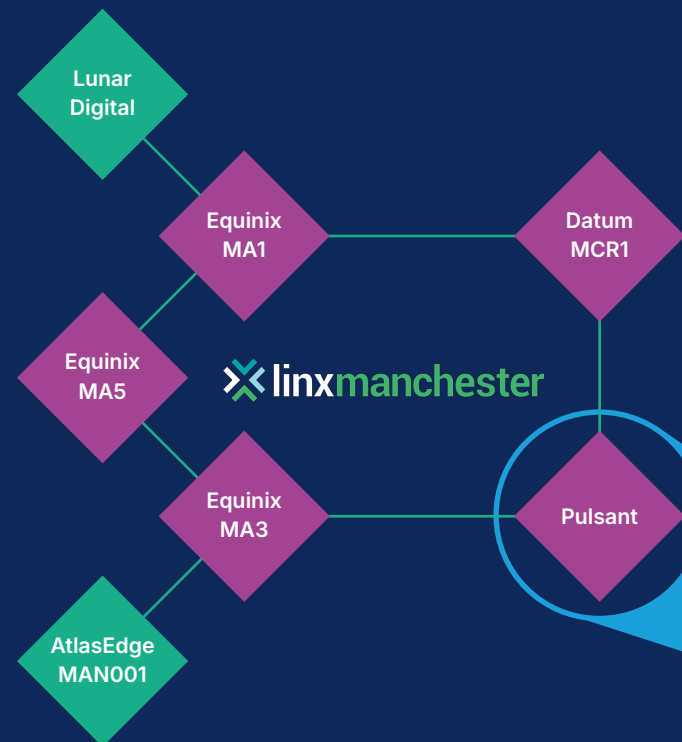

LINX Manchester hosted at Pulsant NW-1

Interconnect at the UK's digital and media hub

Manchester is one of the UK's fastest-growing digital and media hubs, and home to some of the country's most successful home-grown unicorns. With LINX Manchester, you can join them and interconnect directly at the UK's top digital city.

Why Peer at LINX Manchester?

- Meet approx 150 networks on the LINX Manchester fabric via a single cross connect
- Keep traffic local for improved performance
- Increased control of network traffic over a resilient and redundant platform
- A hive for media, content and enterprise networks
- Peering services and more including the exclusive Microsoft Azure Peering Service (MAPS)
- 10G port and 2Gbps service included in the LINX monthly membership fee of £100

Speak to sales

pulsant.com/contact

Manchester NW-1

Pulsant's NW-1 facility, situated in the UK's second-largest city, is a resilient and accredited data centre with access to over 10 on-site connectivity partners. Following a recent multi-million pound investment, the site offers excellent access to road and rail networks and is just 10 miles from Manchester Airport. Flexible colocation options include high-density racks, full, half, and quarter racks, as well as private cages.

NW-1 is part of Pulsant's network of 12 interconnected UK data centres, connected via the Pulsant Edge Fabric, a 100Gb national network for low-latency access to 1,600+ cloud services, network providers, and business partners.